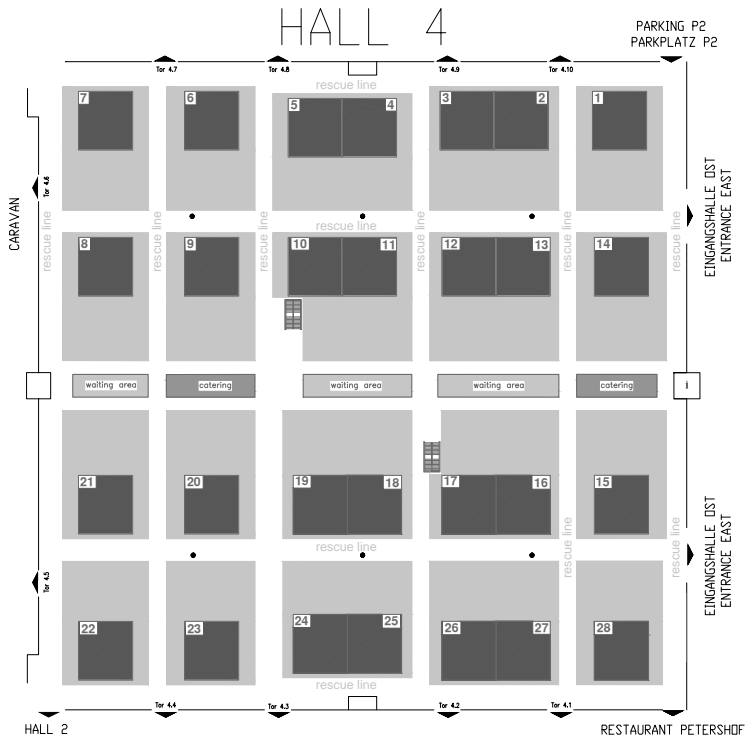

World Dog Show Leipzig 2017 - Overview halls and rings

Sunday 12th November

Breed	Hall	Ring	Start	Breed	Hall	Ring	Start
German Pinscher (vet/puppy/jun)	3	75	09:00	Napolitan Mastiff (ma)	5	39	09:00
Giant Schnauzer, black (int/work/champ/open)(fe)	3	72	11:45	Newfoundland (fe)	4	6	09:00
Giant Schnauzer, black (int/work/champ/open)(ma)	3	72	09:00	Newfoundland (ma)	4	9	09:00
Giant Schnauzer, black (vet/puppy/jun)(fe)	3	71	13:00	Polish Greyhound	4	22	10:00
Giant Schnauzer, black (vet/puppy/jun)(ma)	3	71	11:30	Pyrenean Mastiff	5	38	09:00
Giant Schnauzer, pepper and salt	3	71	09:00	Pyrenean Mountain Dog	5	51	12:15
Great Dane, black (fe)	5	31	11:30	Rottweiler (fe)	3	70	11:15
Great Dane, black (ma)	5	30	11:00	Rottweiler (ma)	3	70	09:00
Great Dane, blue (fe)	5	40	11:15	Saint Bernard Dog, Long-haired (fe)	5	29	10:30
Great Dane, blue (ma)	5	41	12:00	Saint Bernard Dog, Long-haired (ma)	5	29	09:00
Great Dane, brindle (fe)	5	41	11:00	Saint Bernard Dog, Short-haired	5	29	12:00
Great Dane, brindle (ma)	5	40	10:30	Saluki (fe)	4	27	09:00
Great Dane, fawn (fe)	5	41	09:00	Saluki (ma)	4	26	09:00
Great Dane, fawn (ma)	5	40	09:00	Sarplaninac	5	50	09:00
Great Dane, harlequin (fe)	5	31	09:00	Schnauzer, black (fe)	3	62	11:00
Great Dane, harlequin (ma)	5	30	09:00	Schnauzer, black (ma)	3	62	09:00
Great Swiss Mountain Dog (int/champ/open)(fe)	4	13	11:45	Schnauzer, pepper & salt (int/champ/open)(fe)	3	61	11:15
Great Swiss Mountain Dog (int/champ/open)(ma)	4	13	09:00	Schnauzer, pepper & salt (int/champ/open)(ma)	3	61	09:00
Great Swiss Mountain Dog (vet/puppy/jun)	4	12	09:00	Schnauzer, pepper & salt (vet/puppy/jun)	3	64	09:00
Greyhound (fe)	4	16	10:30	Shar Pei (fe)	5	36	09:00
Greyhound (ma)	4	16	09:00	Shar Pei (ma)	5	35	09:00
Hovawart (fe)	3	58	11:15	Silken Windsprite (national breed)	4	25	09:00
Hovawart (ma)	3	58	09:00	Sloughi	4	22	11:45
Hungarian Greyhound	4	22	09:00	Spanish Greyhound	4	25	09:30
Irish Wolfhound (fe)	4	17	09:00	Spanish Mastiff	5	38	09:45
Irish Wolfhound (ma)	4	16	11:45	Tibetan Mastiff (int/champ/open)(fe)	5	55	12:00
Italian Cane Corso (int/work/champ/open)(fe)	5	53	11:45	Tibetan Mastiff (int/champ/open)(ma)	5	55	09:00
Italian Cane Corso (int/work/champ/open)(ma)	5	52	11:00	Tibetan Mastiff (vet/puppy/jun)	5	54	11:00
Italian Cane Corso (vet/puppy/jun)(fe)	5	47	11:30	Tornjak	5	51	09:00
Italian Cane Corso (vet/puppy/jun)(ma)	5	47	09:00	Tosa	5	38	12:30
Italian Greyhound (fe)	4	24	09:00	Uruguayan Cimarron	5	48	12:15
Italian Greyhound (ma)	4	25	11:15	Whippet (fe)	4	21	09:00
Karst Shepherd Dog	5	50	10:30	Whippet (ma)	4	20	09:00
Landseer (fe)	4	7	11:15				
Landseer (ma)	4	7	09:00				
Leonberger (fe)	4	14	09:00				
Leonberger (ma)	4	1	09:00				
Majorca Mastiff	5	51	10:45				
Mastiff (fe)	5	37	12:00				
Mastiff (ma)	5	37	09:00				
Miniature Pinscher (fe)	3	63	09:00				
Miniature Pinscher (ma)	3	64	11:00				
Miniature Schnauzer, black (fe)	3	80	09:00				
Miniature Schnauzer, black (ma)	3	79	09:00				
Miniature Schnauzer, black and silver (fe)	3	82	09:00				
Miniature Schnauzer, black and silver (ma)	3	81	09:00				
Miniature Schnauzer, pepper and salt (fe)	3	73	09:00				
Miniature Schnauzer, pepper and salt (ma)	3	74	09:00				
Miniature Schnauzer, white (fe)	3	78	11:00				
Miniature Schnauzer, white (ma)	3	78	09:00				
Napolitan Mastiff (fe)	5	39	10:30