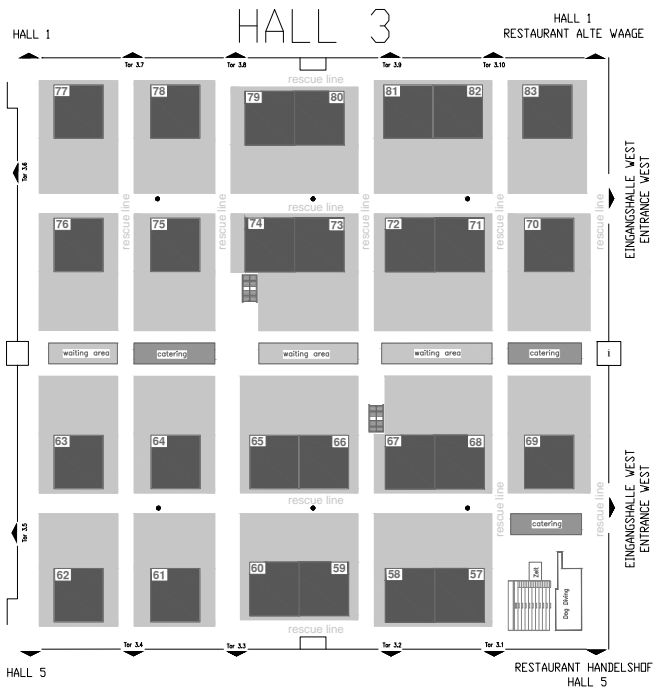

World Dog Show Leipzig 2017 - Overview halls and rings

Sunday 12th November

Breed	Hall	Ring	Start	Breed	Hall	Ring	Start
German Pinscher (vet/puppy/jun)	3	75	09:00	Napolitan Mastiff (ma)	5	39	09:00
Giant Schnauzer, black (int/work/champ/open)(fe)	3	72	11:45	Newfoundland (fe)	4	6	09:00
Giant Schnauzer, black (int/work/champ/open)(ma)	3	72	09:00	Newfoundland (ma)	4	9	09:00
Giant Schnauzer, black (vet/puppy/jun)(fe)	3	71	13:00	Polish Greyhound	4	22	10:00
Giant Schnauzer, black (vet/puppy/jun)(ma)	3	71	11:30	Pyrenean Mastiff	5	38	09:00
Giant Schnauzer, pepper and salt	3	71	09:00	Pyrenean Mountain Dog	5	51	12:15
Great Dane, black (fe)	5	31	11:30	Rottweiler (fe)	3	70	11:15
Great Dane, black (ma)	5	30	11:00	Rottweiler (ma)	3	70	09:00
Great Dane, blue (fe)	5	40	11:15	Saint Bernard Dog, Long-haired (fe)	5	29	10:30
Great Dane, blue (ma)	5	41	12:00	Saint Bernard Dog, Long-haired (ma)	5	29	09:00
Great Dane, brindle (fe)	5	41	11:00	Saint Bernard Dog, Short-haired	5	29	12:00
Great Dane, brindle (ma)	5	40	10:30	Saluki (fe)	4	27	09:00
Great Dane, fawn (fe)	5	41	09:00	Saluki (ma)	4	26	09:00
Great Dane, fawn (ma)	5	40	09:00	Sarplaninac	5	50	09:00
Great Dane, harlequin (fe)	5	31	09:00	Schnauzer, black (fe)	3	62	11:00
Great Dane, harlequin (ma)	5	30	09:00	Schnauzer, black (ma)	3	62	09:00
Great Swiss Mountain Dog (int/champ/open)(fe)	4	13	11:45	Schnauzer, pepper & salt (int/champ/open)(fe)	3	61	11:15
Great Swiss Mountain Dog (int/champ/open)(ma)	4	13	09:00	Schnauzer, pepper & salt (int/champ/open)(ma)	3	61	09:00
Great Swiss Mountain Dog (vet/puppy/jun)	4	12	09:00	Schnauzer, pepper & salt (vet/puppy/jun)	3	64	09:00
Greyhound (fe)	4	16	10:30	Shar Pei (fe)	5	36	09:00
Greyhound (ma)	4	16	09:00	Shar Pei (ma)	5	35	09:00
Hovawart (fe)	3	58	11:15	Silken Windsprite (national breed)	4	25	09:00
Hovawart (ma)	3	58	09:00	Sloughi	4	22	11:45
Hungarian Greyhound	4	22	09:00	Spanish Greyhound	4	25	09:30
Irish Wolfhound (fe)	4	17	09:00	Spanish Mastiff	5	38	09:45
Irish Wolfhound (ma)	4	16	11:45	Tibetan Mastiff (int/champ/open)(fe)	5	55	12:00
Italian Cane Corso (int/work/champ/open)(fe)	5	53	11:45	Tibetan Mastiff (int/champ/open)(ma)	5	55	09:00
Italian Cane Corso (int/work/champ/open)(ma)	5	52	11:00	Tibetan Mastiff (vet/puppy/jun)	5	54	11:00
Italian Cane Corso (vet/puppy/jun)(fe)	5	47	11:30	Tornjak	5	51	09:00
Italian Cane Corso (vet/puppy/jun)(ma)	5	47	09:00	Tosa	5	38	12:30
Italian Greyhound (fe)	4	24	09:00	Uruguayan Cimarron	5	48	12:15
Italian Greyhound (ma)	4	25	11:15	Whippet (fe)	4	21	09:00
Karst Shepherd Dog	5	50	10:30	Whippet (ma)	4	20	09:00
Landseer (fe)	4	7	11:15				
Landseer (ma)	4	7	09:00				
Leonberger (fe)	4	14	09:00				
Leonberger (ma)	4	1	09:00				
Majorca Mastiff	5	51	10:45				
Mastiff (fe)	5	37	12:00				
Mastiff (ma)	5	37	09:00				
Miniature Pinscher (fe)	3	63	09:00				
Miniature Pinscher (ma)	3	64	11:00				
Miniature Schnauzer, black (fe)	3	80	09:00				
Miniature Schnauzer, black (ma)	3	79	09:00				
Miniature Schnauzer, black and silver (fe)	3	82	09:00				
Miniature Schnauzer, black and silver (ma)	3	81	09:00				
Miniature Schnauzer, pepper and salt (fe)	3	73	09:00				
Miniature Schnauzer, pepper and salt (ma)	3	74	09:00				
Miniature Schnauzer, white (fe)	3	78	11:00				
Miniature Schnauzer, white (ma)	3	78	09:00				
Napolitan Mastiff (fe)	5	39	10:30