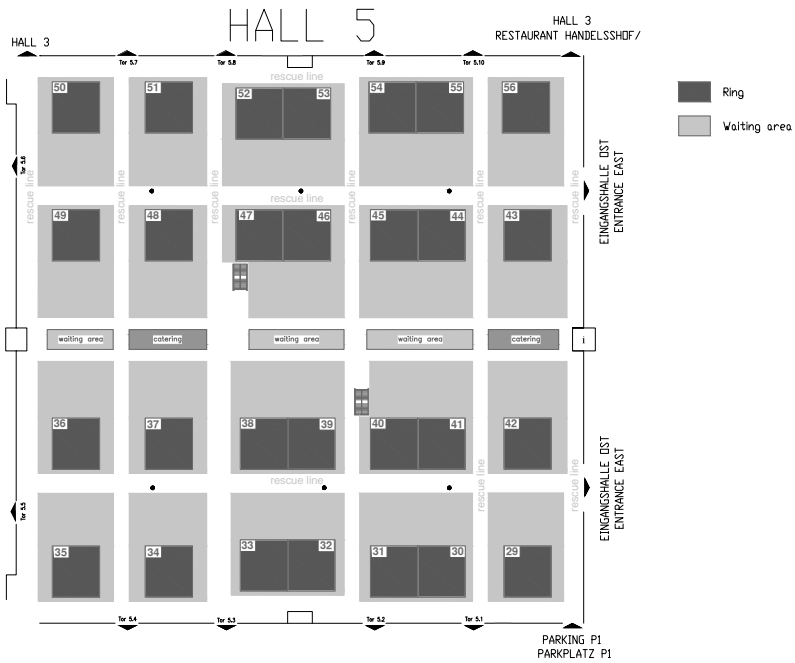

Press Area	Gastronomie, Café	Parking	Straßenbahn (Haltestelle Linie 16)/Tram
Judges meeting	EC-Automat/ATM	Taxi	Bus
Vet control / Vet	Sanitätsstelle/First-Aid	Entrance Visitors	Hotel
Show Office	Polizeiposten/Police	Entrance Dog exhibitors	
VIP Lounge Handelshof	VIP Lounge Petershof