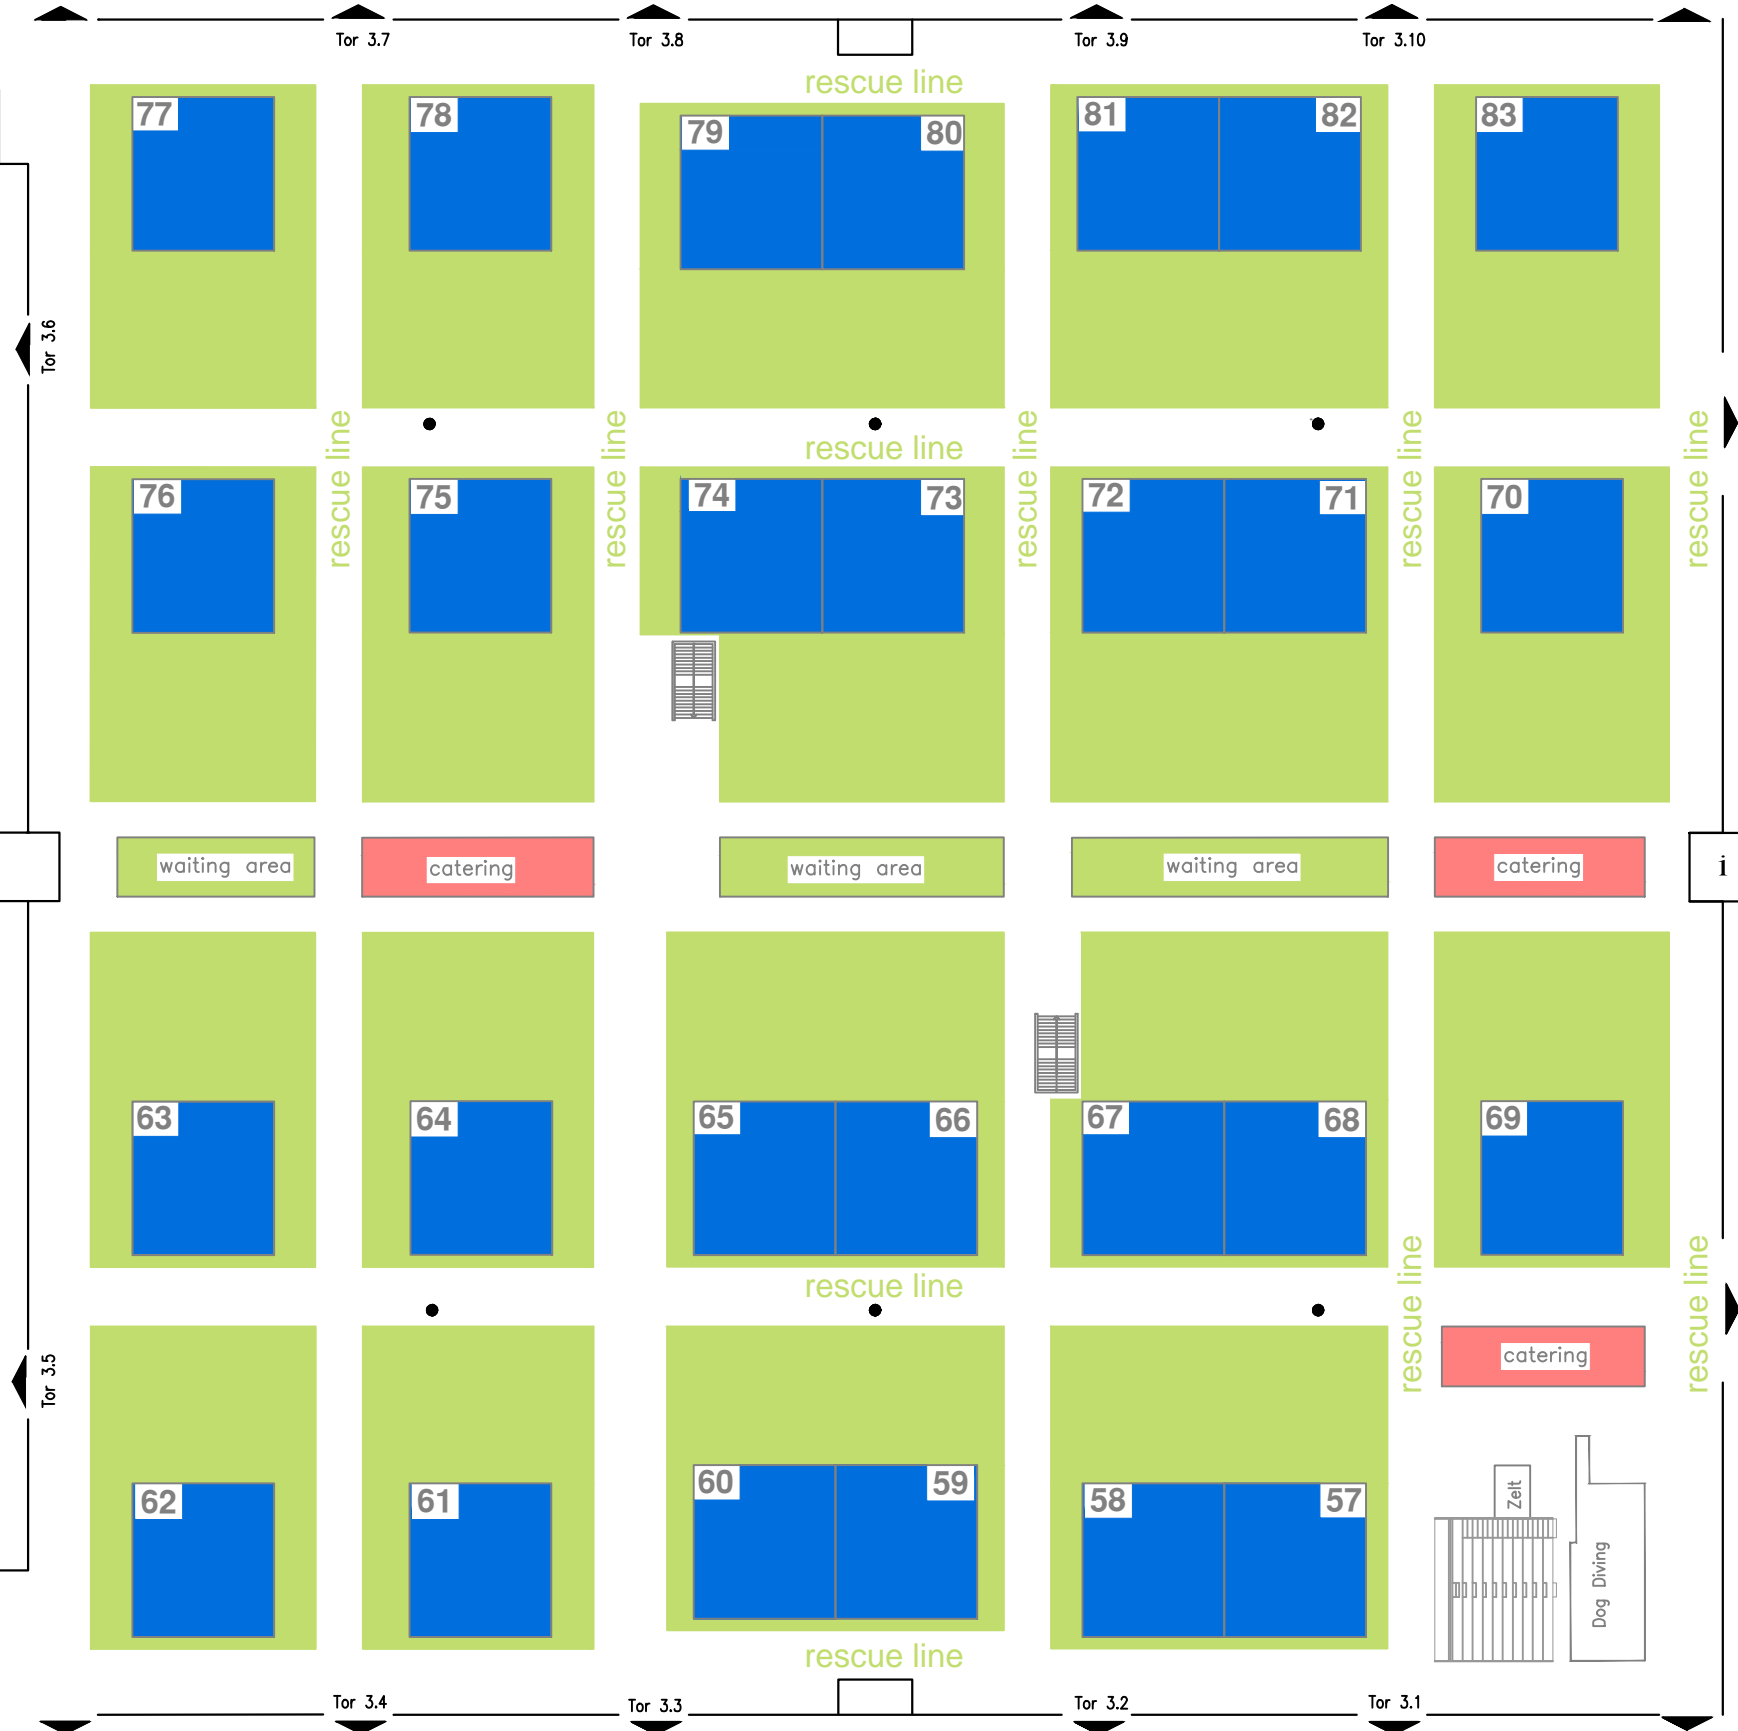

HALL 1 HALL 3 HALL 1 RESTAURANT ALTE WAAGE

- Ring
- Waiting area

HALL 5 RESTAURANT HANDELSHOF HALL 5