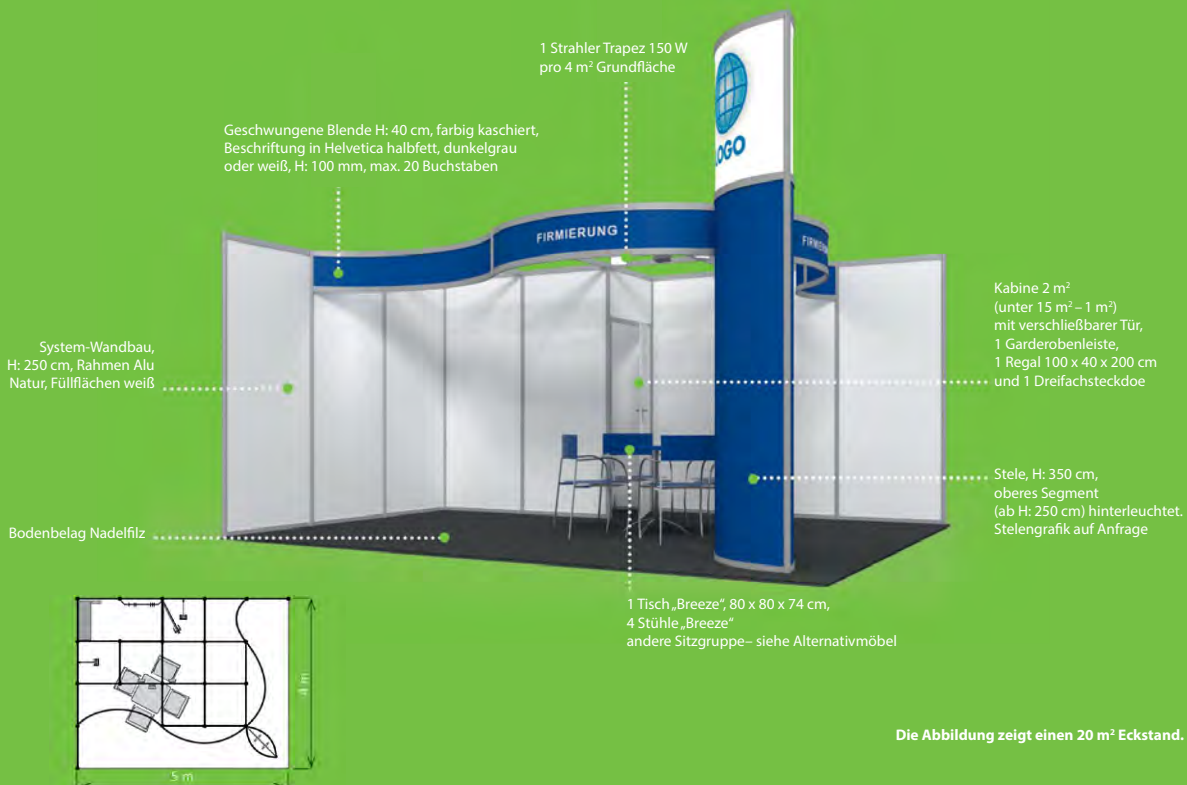

Standvariante STYLE