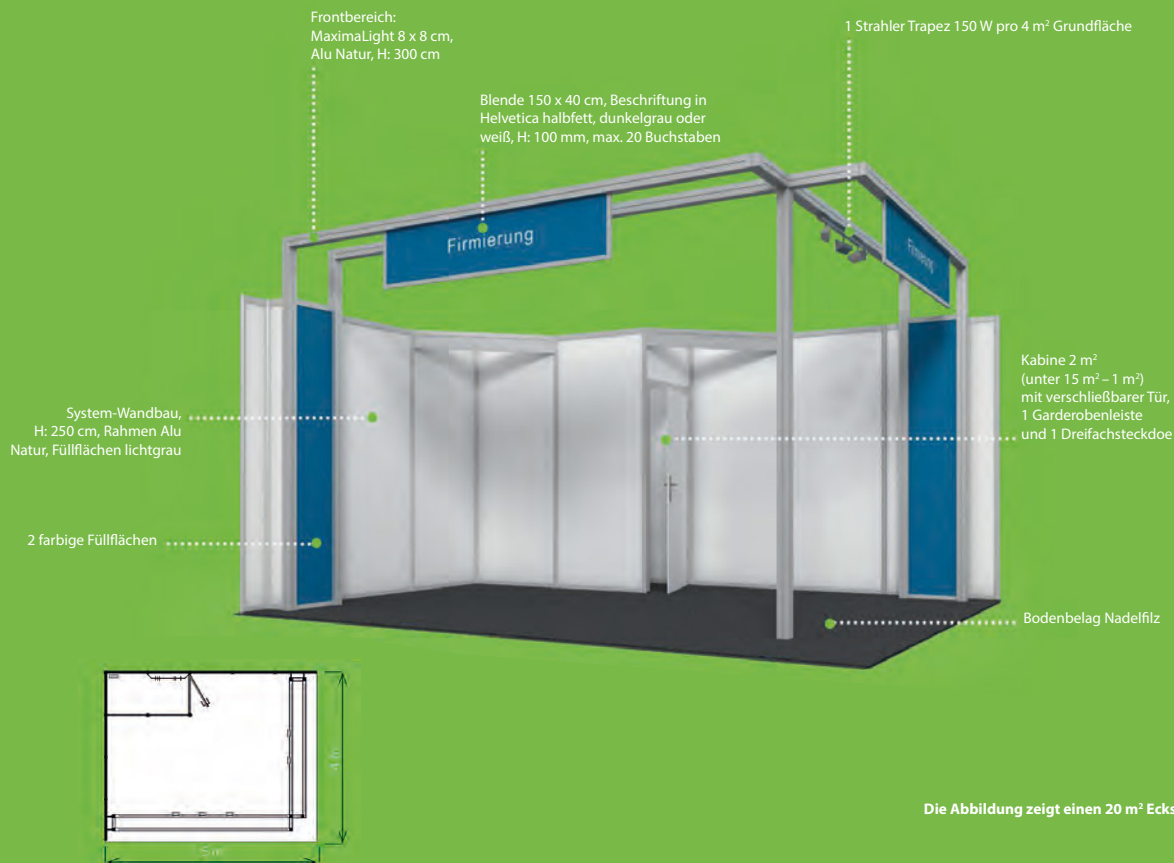

Standvariante BASIC PLUS