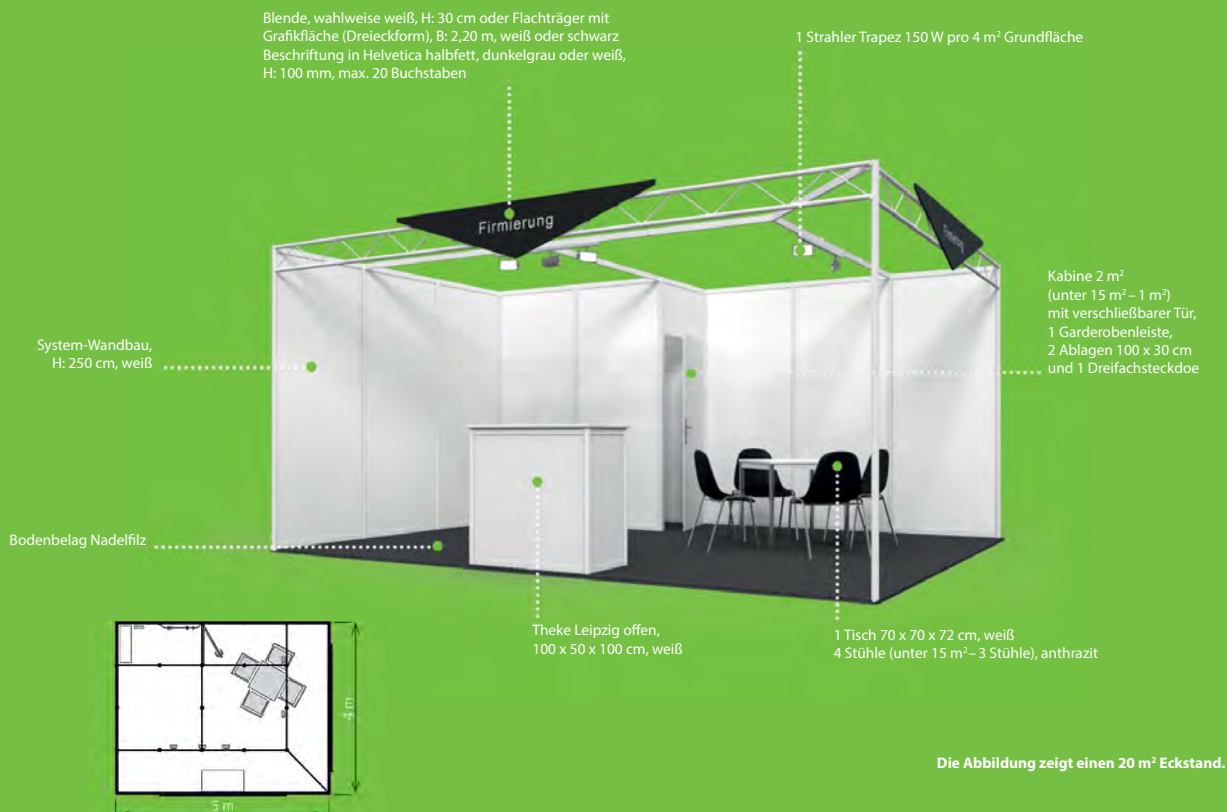

VON ANFANG BIS ERFOLG.

A photograph of a large, dark rock formation with a cave-like opening. The interior of the cave is filled with large, translucent blue ice formations. A bright green 3D cube is placed on the ice in the foreground, reflecting in the water. The scene is set in a cold, mountainous environment.

GRENZEN NEU  
DEFINIERT.

FAIRNET | Ihr 360°-Dienstleister für Kommunikation im Raum.

Unser **SERVICE** für Sie: Systemstand-Varianten

## Standvariante BASIC

## Standvariante SQUARE